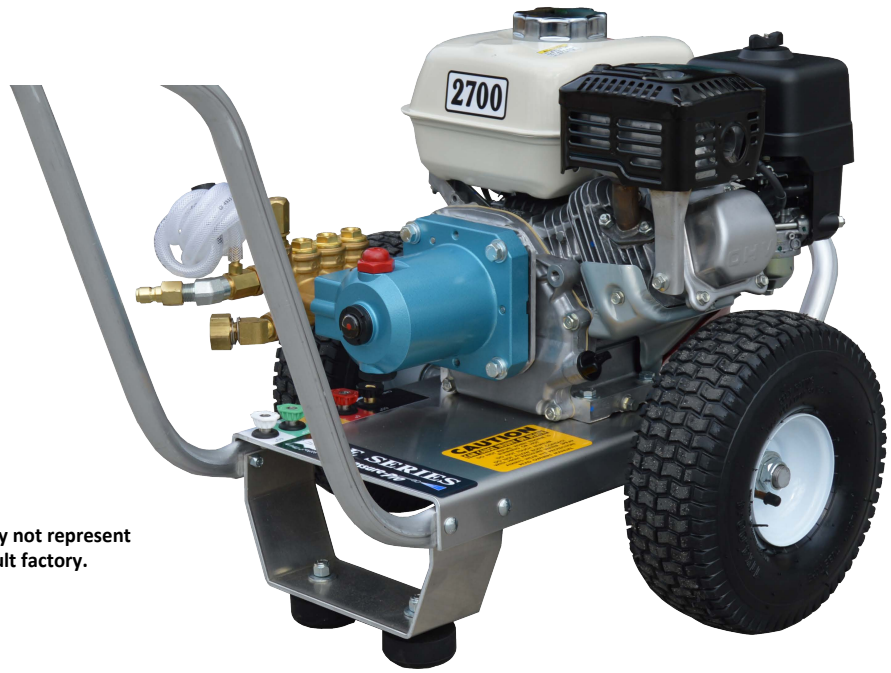

# EAGLE SERIES

\*Picture shown may not represent exact model. Consult factory.

E3032RC

## 3 GPM @ 3200 PSI

4SPX32G1IPump

SUBARU EX270 Engine

### Available Options

- ◆ Skid Mount – precede model with S/  
Example: S/E4040HG

**NOTE:** GX270 & larger units come with powder coated steel skid

### Standard Features

- ◆ Revolutionary aircraft grade aluminum frame with dual handles (no welds to fail)
- ◆ Lifetime frame warranty
- ◆ 50 mesh inlet filter
- ◆ Adjustable pressure unloader
- ◆ Low oil shutdown
- ◆ Pneumatic tires
- ◆ Dual padded shock absorbing feet
- ◆ 3/4" cold-rolled steel threaded axle
- ◆ Commercial/Industrial grade engines
- ◆ Thermo-sensor (prevents overheating in bypass mode)